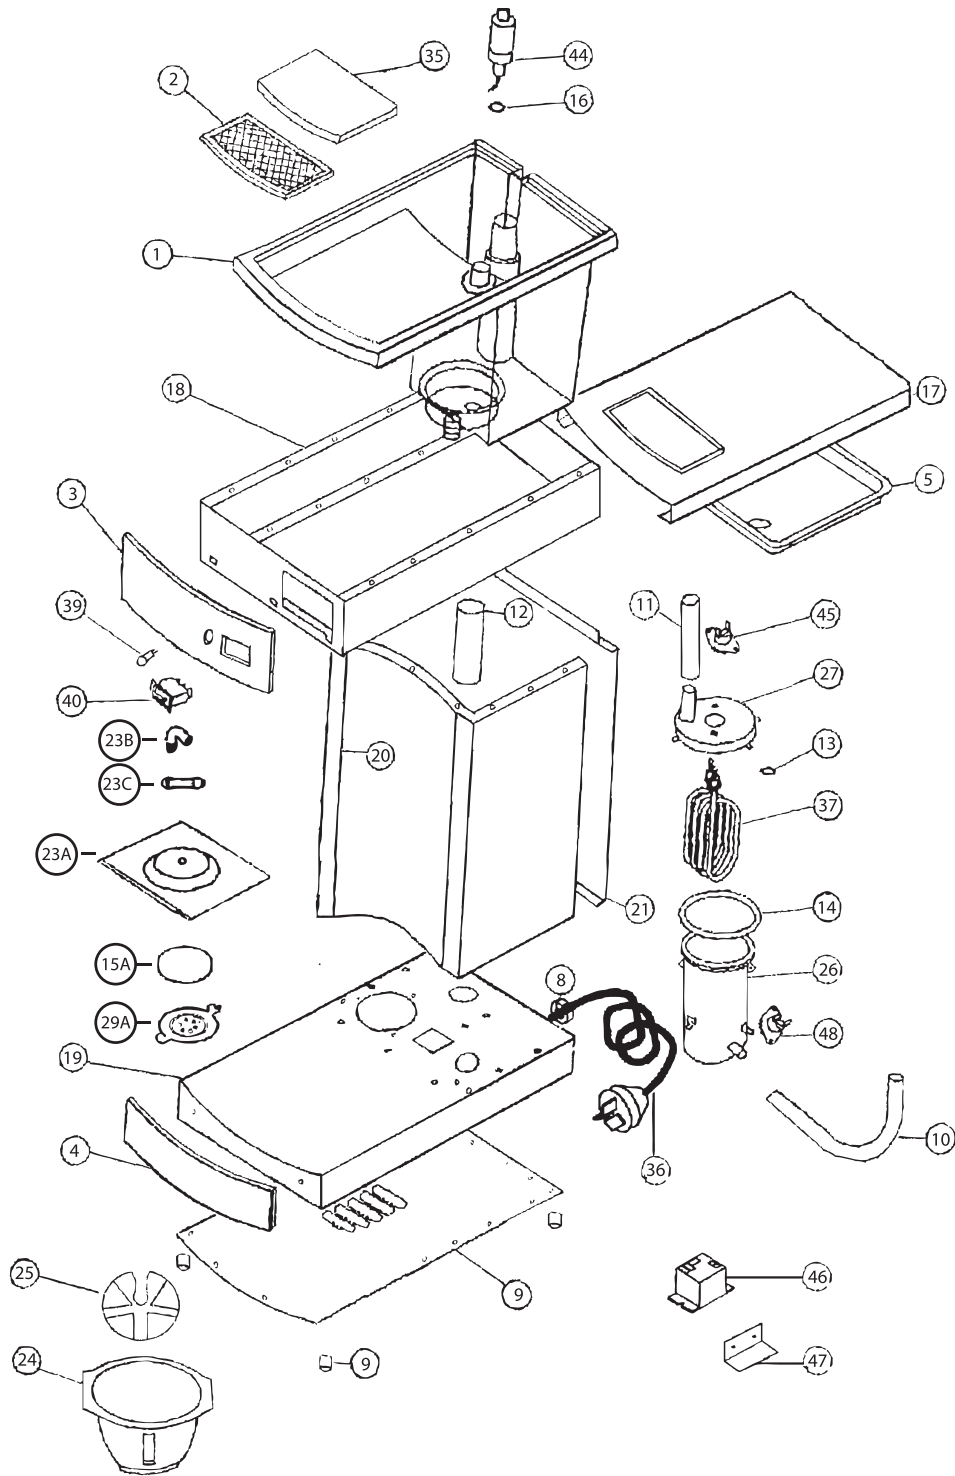

Parts Breakdown

Model CM-CN-0002-T 44315

Parts Breakdown

Model CM-CN-0002-T 44315

Item No.	Description	Position	Item No.	Description	Position	Item No.	Description	Position
67725	Reservoir for 44315	1	67741	Upper Cover for 44315	17	67754	Support Frame for 44315	30
67726	Grill Reservoir for 44315	2	67742	Upper Frame for 44315	18	67757	Lid of Reservoir for 44315	35
67727	Indicate Panel for 44315	3	67743	Base Frame for 44315	19	67758	Power Cable and Cord for 44315	36
67728	Lower Panel for 44315	4	67744	Body Frame for 44315	20	67759	Heating Element for 44315	37
67729	Plastic Mist Partition for 44315	5	67745	Rear Frame for 44315	21	67760	Indication Lamp Red for 44315	39
67730	Stainless Steel Mist Partition for 44315	5	67746	Bottom Cover for 44315	22	68297	Indication Lamp Green for 44315	39
67732	Power Cable Protector (Wire Clip) for 44315	8	AJ483	Sprinkler Plate for 44315	23A	67761	Power Switch Twin for 44315	40
67733	Bottom Heel for 44315	9	AJ481	Sprinkler Water Out Tube for 44315	23B	67762	Power Switch Single for 44315	40
67734	Silicon Pipe Water In for 44315	10	AJ482	Stainless Steel Connected Tube for 44315	23C	67764	Float Switch for 44315	44
67736	Spillway Tube (Reservoir) for 44315	12	67748	Stainless Steel Filter Pan for 44315	24	67765	Float Switch for Auto Serial for 44315	44
67737	Sealing Washer of Heater for 44315	13	67771	Filter Pan and Spring Complete Set for 44315	24, 25	67766	Thermostat Auto 105 Degrees C for 44315	45
67770	Boiler Tank Complete Set for 44315	13, 14, 26, 27, 38, 48	67749	New Spring for 44315	25	67767	Thermostat Manual 145 Degrees C for 44315	48
67738	Sealing Washer of Boiler for 44315	14	67750	Boiler Tank for 44315	26	67768	Relay for 44315	46
AJ484	Sealing Washer of Sprinkler for 44315	15A	67751	Lid Boiler for 44315	27	67769	Relay Holder for 44315	47
67740	Sealing Washer of Float for 44315	16	AJ485	Sprinkler Cover (6 Holes) for 44315	29A			